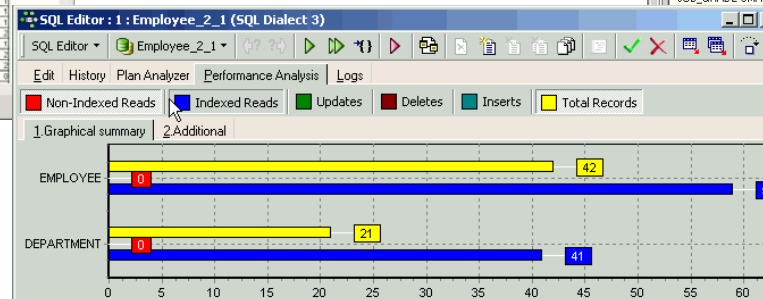

■ Abfragevergleich

HEAD_DEPT	DEPARTMENT	MNGR_NAME	TITLE	EMP_CNT
Corporate Headquarters	Corporate Headquarters	Bender, Oliver H.	CEO	2
Corporate Headquarters	Sales and Marketing	MacDonald, Mary S.	VP	2
Sales and Marketing	Pacific Rim Headquarters	Baldwin, Janet	Sales	2
Pacific Rim Headquarters	Field Office: Japan	Yamamoto, Takashi	SRep	2
Pacific Rim Headquarters	Field Office: Singapore	--TBH--		0
Sales and Marketing	European Headquarters	Reeves, Roger	Sales	3
European Headquarters	Field Office: Switzerland	Osborne, Pierre	SRep	1
European Headquarters	Field Office: France	Glon, Jacques	SRep	1
European Headquarters	Field Office: Italy	Ferrari, Roberto	SRep	1
Sales and Marketing	Field Office: East Coast	Whelan, K. J.	SRep	1
Sales and Marketing	Field Office: Canada	Substantiel, Claude	SRep	1
Sales and Marketing	Marketing	--TBH--		0
Engineering	Corporate Headquarters	Nelson, Robert	VP	1
Engineering	Software Products Div.	--TBH--		0

Statement	Timestamp	Prepare (ms)	Execute (ms)	Indexed Rea.	Non-Indexed Rea.	Inserts	Updates	Deletes
0 select * fro...	08.07.2009 12:18...	0	15	100	0	0	0	0
1 select * fro...	08.07.2009 12:36...	0	31	0	42	0	0	0
2 select * fro...	08.07.2009 12:37...	31	16	0	31	0	0	0

■ Leistungsanalyse

IBExpert KG